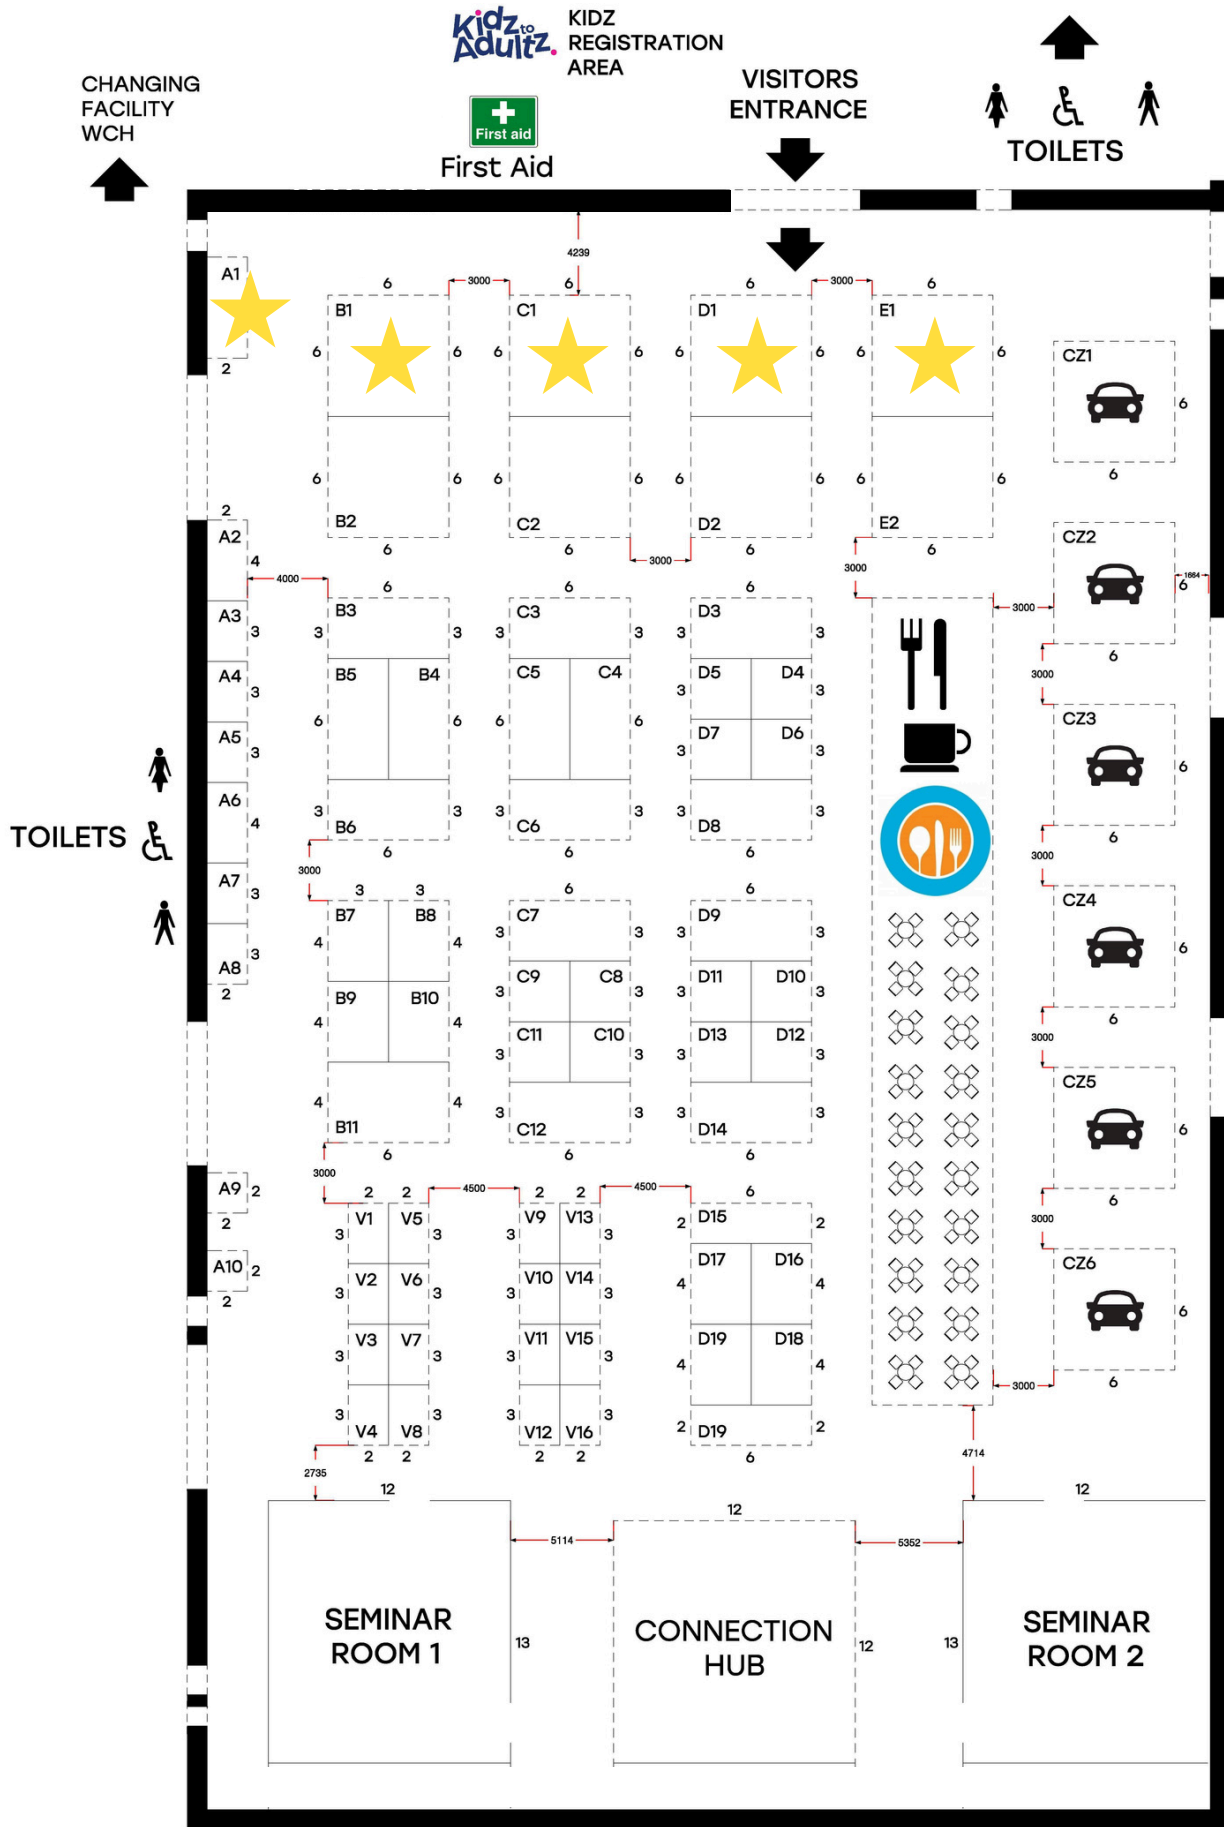

Kidz to Adultz Wales & West 2025

KEY:

Catering

Toilets

Car Display

Accessible Toilet

V-29.05.24 (V3)

Copyright © ford + barley exhibitions ltd.